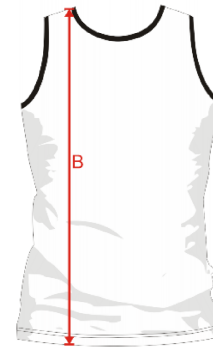

TRIBE GEAR Size Chart

Technical Athletic Singlet (Unisex)							
Tribe Gear Size (cm)	XS	S	M	L	XL	2XL	3XL
Chest (A)	46	49	52	55	58	61	64
Length (B)	64	66	68	70	72	74	76

Note - All measurements are approximate. Should only be used as a general guide.