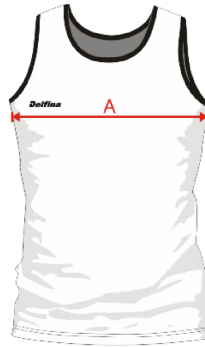

TRIBE GEAR Size Chart

Technical Athletic Singlet (Unisex)							
Tribe Gear Size (cm)	XS	S	M	L	XL	2XL	3XL
Chest (A)	46	49	52	55	58	61	64
Length (B)	64	66	68	70	72	74	76

Note - All measurements are approximate. Should only be used as a general guide.